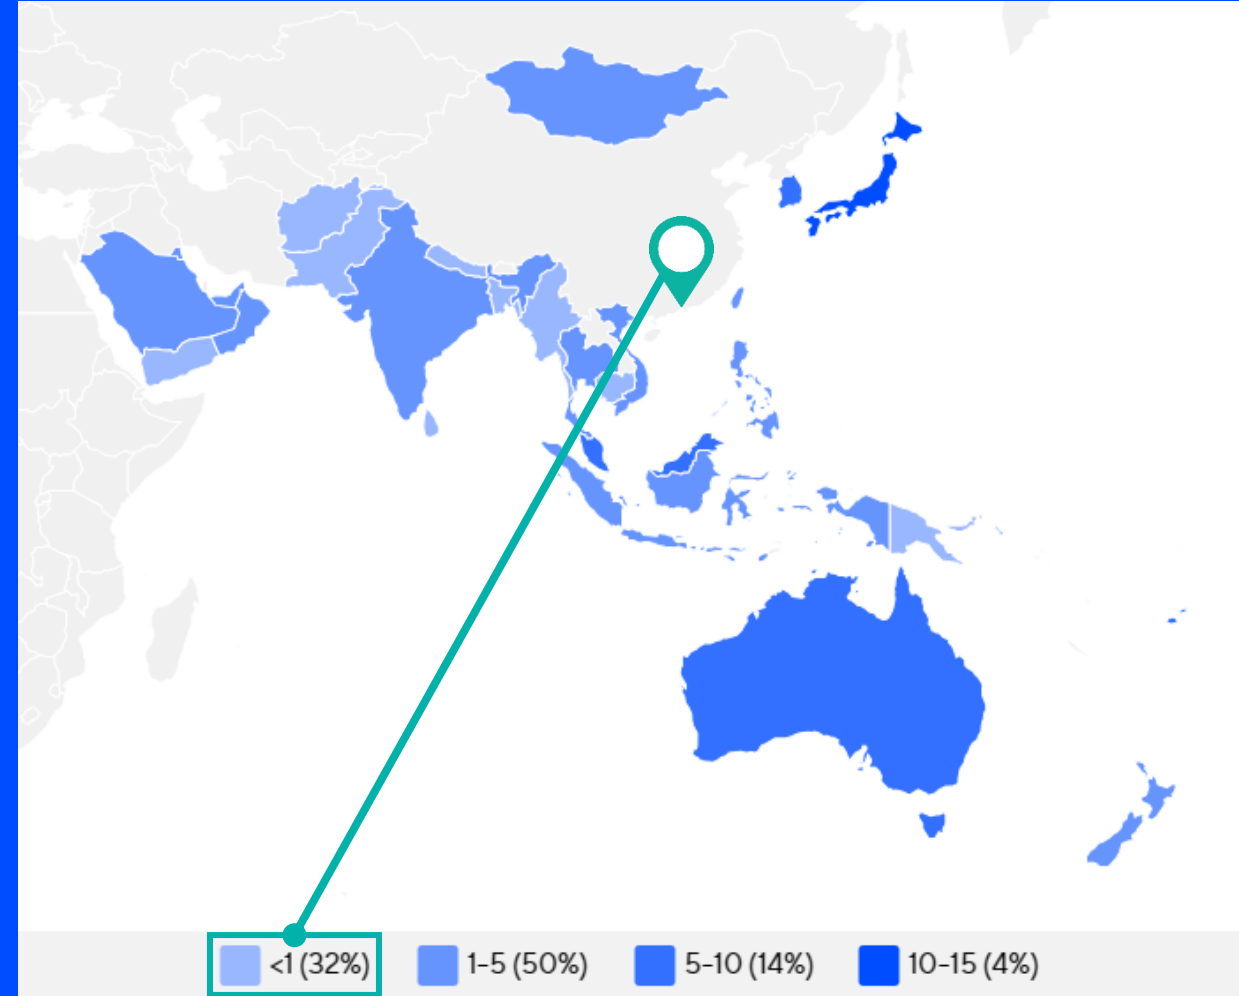

MACAU | ENTRY LEVEL EDUCATION PROGRAMMES

NUMBER OF ENTRY LEVEL EDUCATION PROGRAMMES PER 5,000,000 POPULATION

0

entry level education programmes in Macau per 5 million population in 2023

1.77

is the average number of entry level education programmes per 5 million population in the World Physiotherapy Asia Western Pacific region in 2023

Bachelor's degree

is the minimum qualification required to practice in Macau