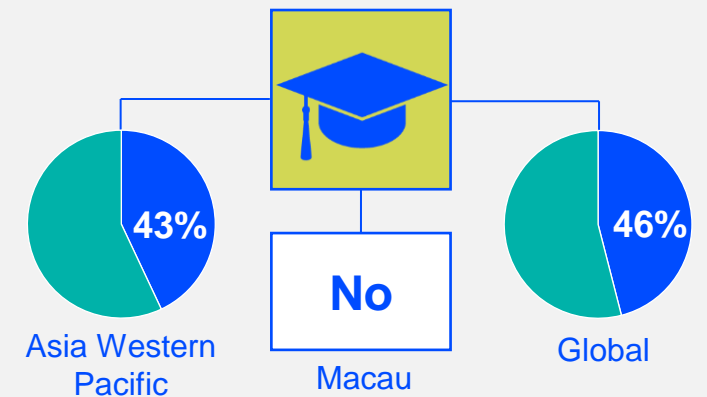

## NUMBER OF ENTRY LEVEL EDUCATION PROGRAMMES PER 5,000,000 POPULATION

0

entry level education programmes in Macau per 5 million population in 2023

1.77

is the average number of entry level education programmes per 5 million population in the World Physiotherapy Asia Western Pacific region in 2023

### Bachelor's degree

is the minimum qualification required to practice in Macau

Have **special interest** groups which are recognised by World Physiotherapy

Provide **CPD** for members

There are **support personnel** who work with physiotherapists

**Membership** is required to practice

Have **postgraduate** programmes

Have access to **PhD** programmes