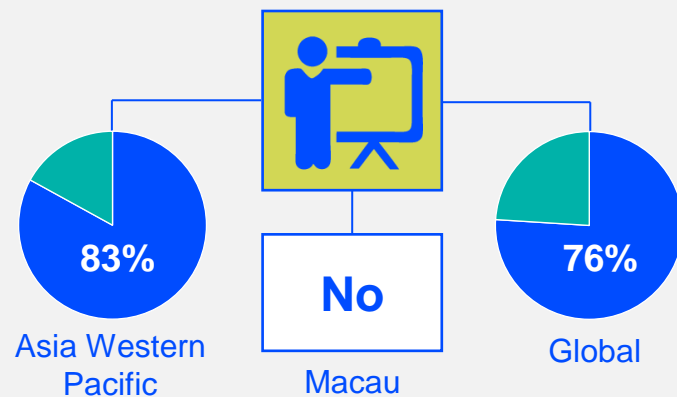

## NUMBER OF ENTRY LEVEL EDUCATION PROGRAMMES PER 5,000,000 POPULATION

0

entry level education programmes in Macau per 5 million population in 2023

1.77

is the average number of entry level education programmes per 5 million population in the World Physiotherapy Asia Western Pacific region in 2023

### Bachelor's degree

is the minimum qualification required to practice in Macau

Have **special interest** groups which are recognised by World Physiotherapy

Provide **CPD** for members

There are **support personnel** who work with physiotherapists

**Membership** is required to practice

Have **postgraduate** programmes

Have access to **PhD** programmes