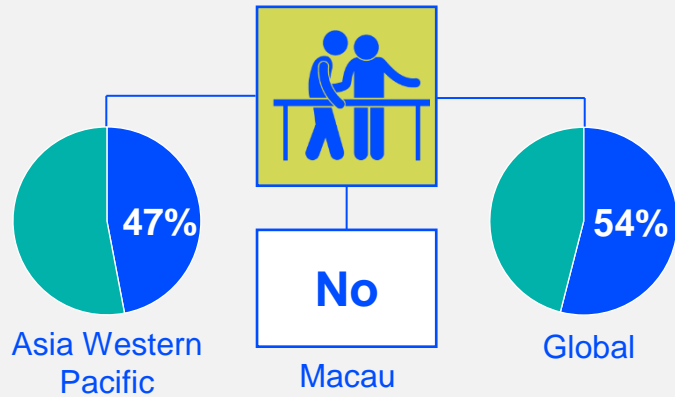

# MACAU | ENTRY LEVEL EDUCATION PROGRAMMES

## NUMBER OF ENTRY LEVEL EDUCATION PROGRAMMES PER 5,000,000 POPULATION

0

entry level education programmes in Macau per 5 million population in 2023

1.77

is the average number of entry level education programmes per 5 million population in the World Physiotherapy Asia Western Pacific region in 2023

### Bachelor's degree

is the minimum qualification required to practice in Macau

Have **special interest** groups which are recognised by World Physiotherapy

Provide **CPD** for members

There are **support personnel** who work with physiotherapists