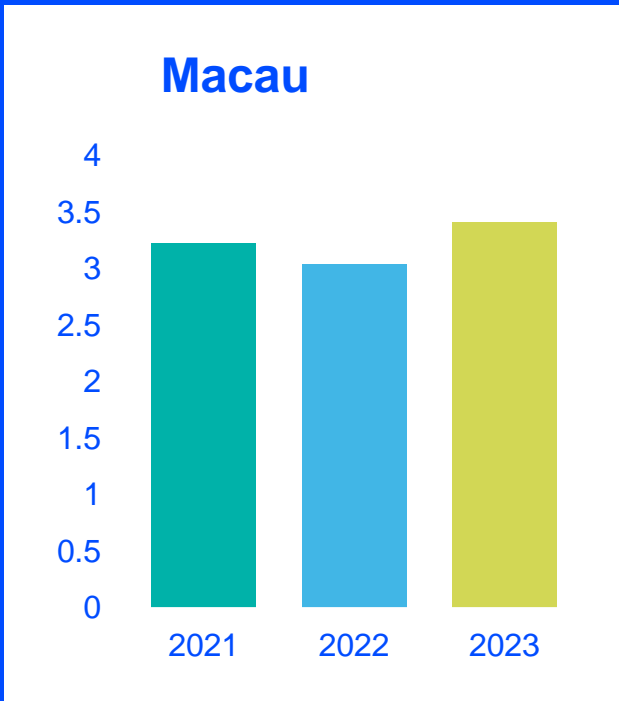

MACAU | PRACTISING PHYSIOTHERAPISTS

NUMBER OF PRACTISING PHYSIOTHERAPISTS PER 10,000 POPULATION

3.41
practising physiotherapists
per 10,000 population in Macau in
2023