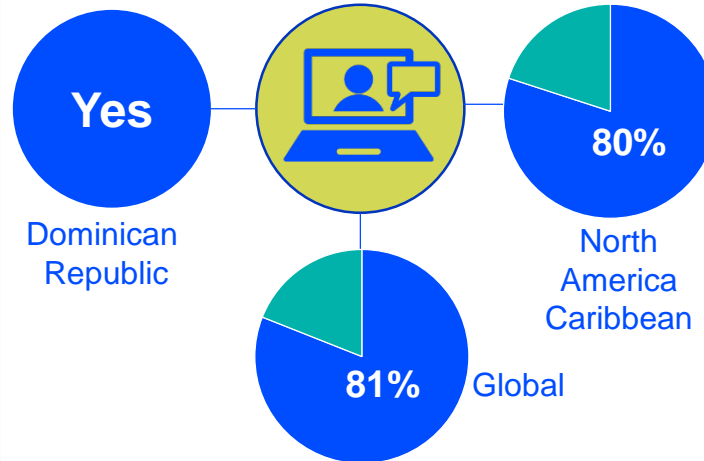

CPD is provided for members