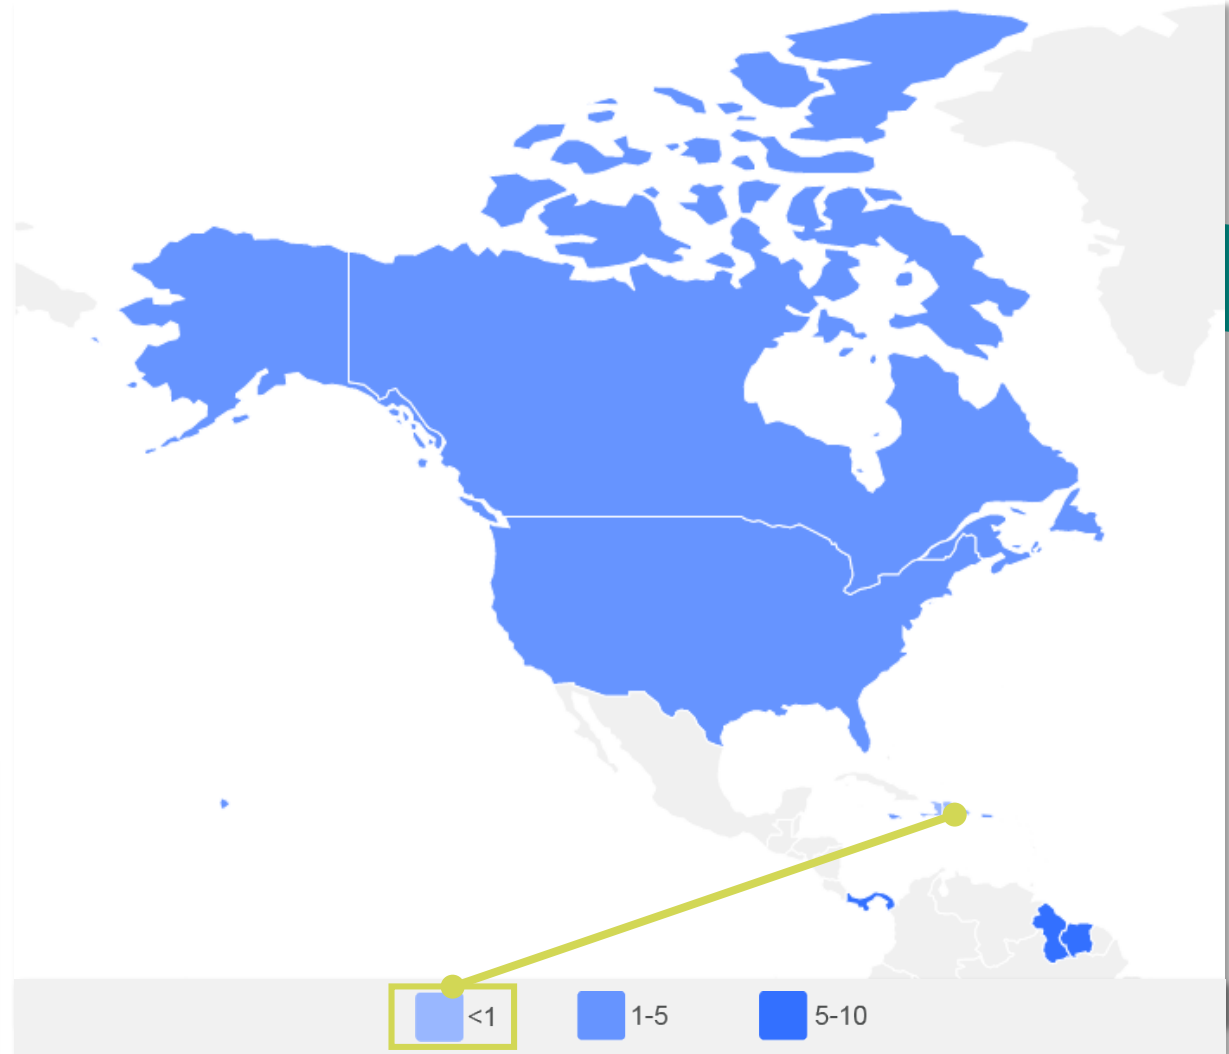

North America Caribbean region

0.94

entry level education programmes in your country/territory per 5 million population in 2021

3.61

is the average number of entry level education programmes per 5 million population in the World Physiotherapy **North America Caribbean region** in 2021