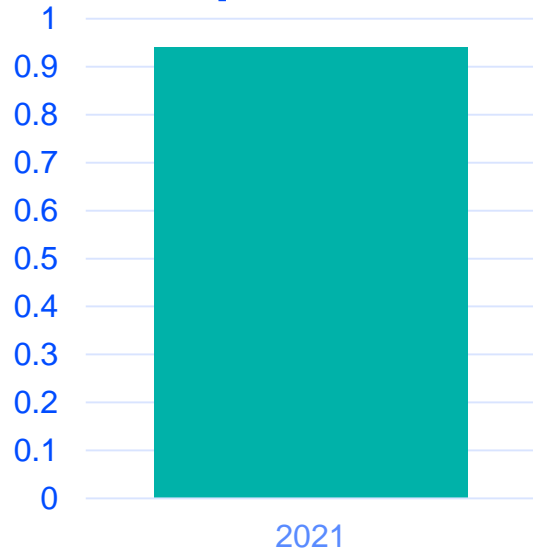

NUMBER OF ENTRY LEVEL EDUCATION PROGRAMMES PER 5,000,000 POPULATION

Dominican Republic