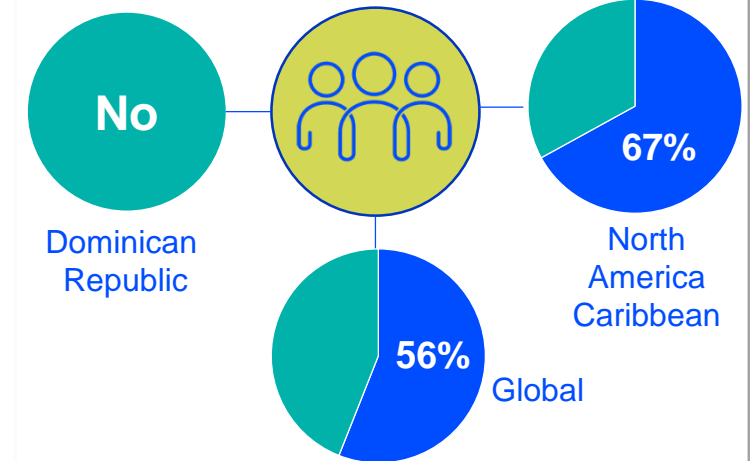

There are support personnel who work with physiotherapists