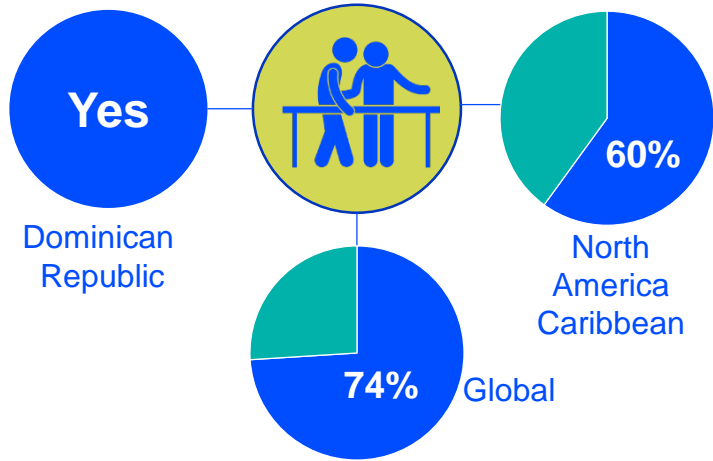

Special interest groups are recognised