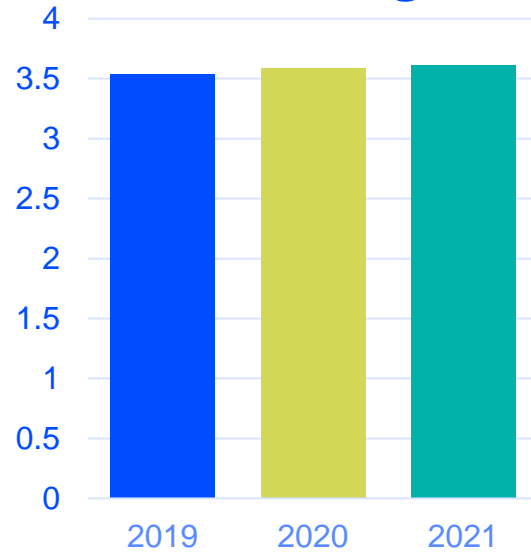

North America Caribbean region

0.94

entry level education programmes in your country/territory per 5 million population in 2021

3.61

is the average number of entry level education programmes per 5 million population in the World Physiotherapy **North America Caribbean region** in 2021